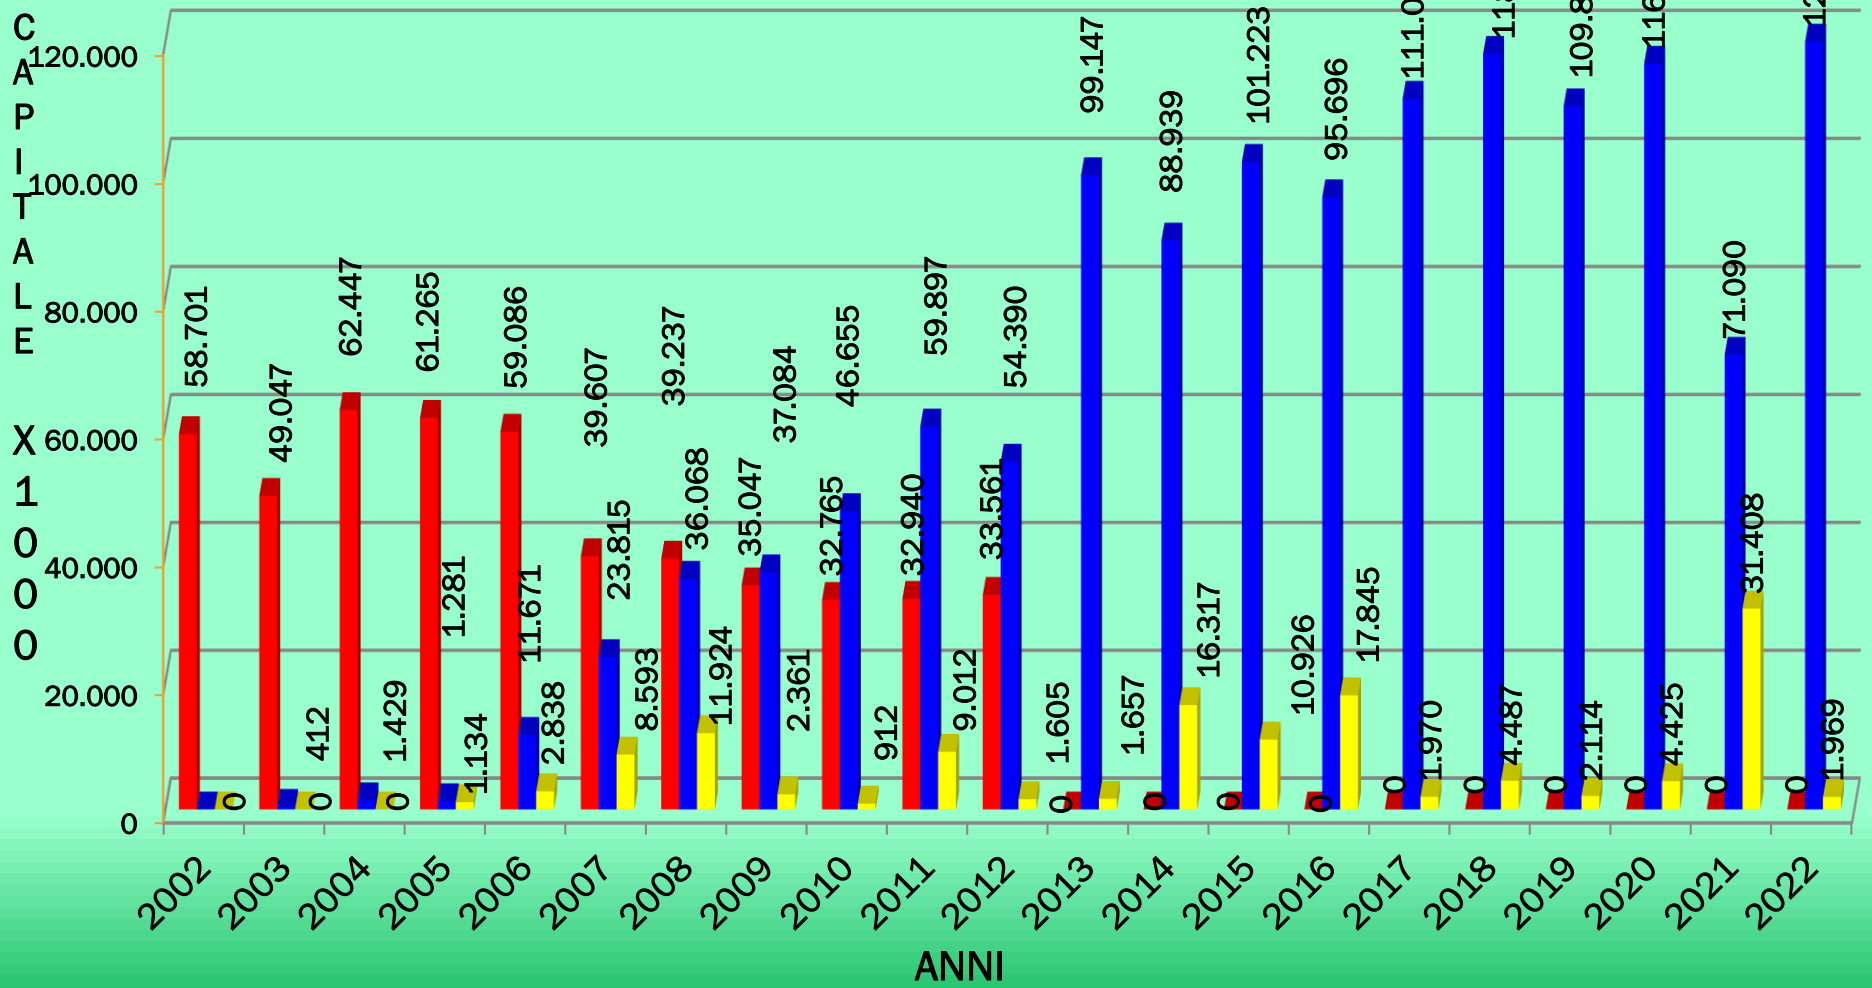

TOTALE PER GARANZIE

■ GRANDINE   ■ PLURIRISCHIO   ■ MULTIRISCHIO