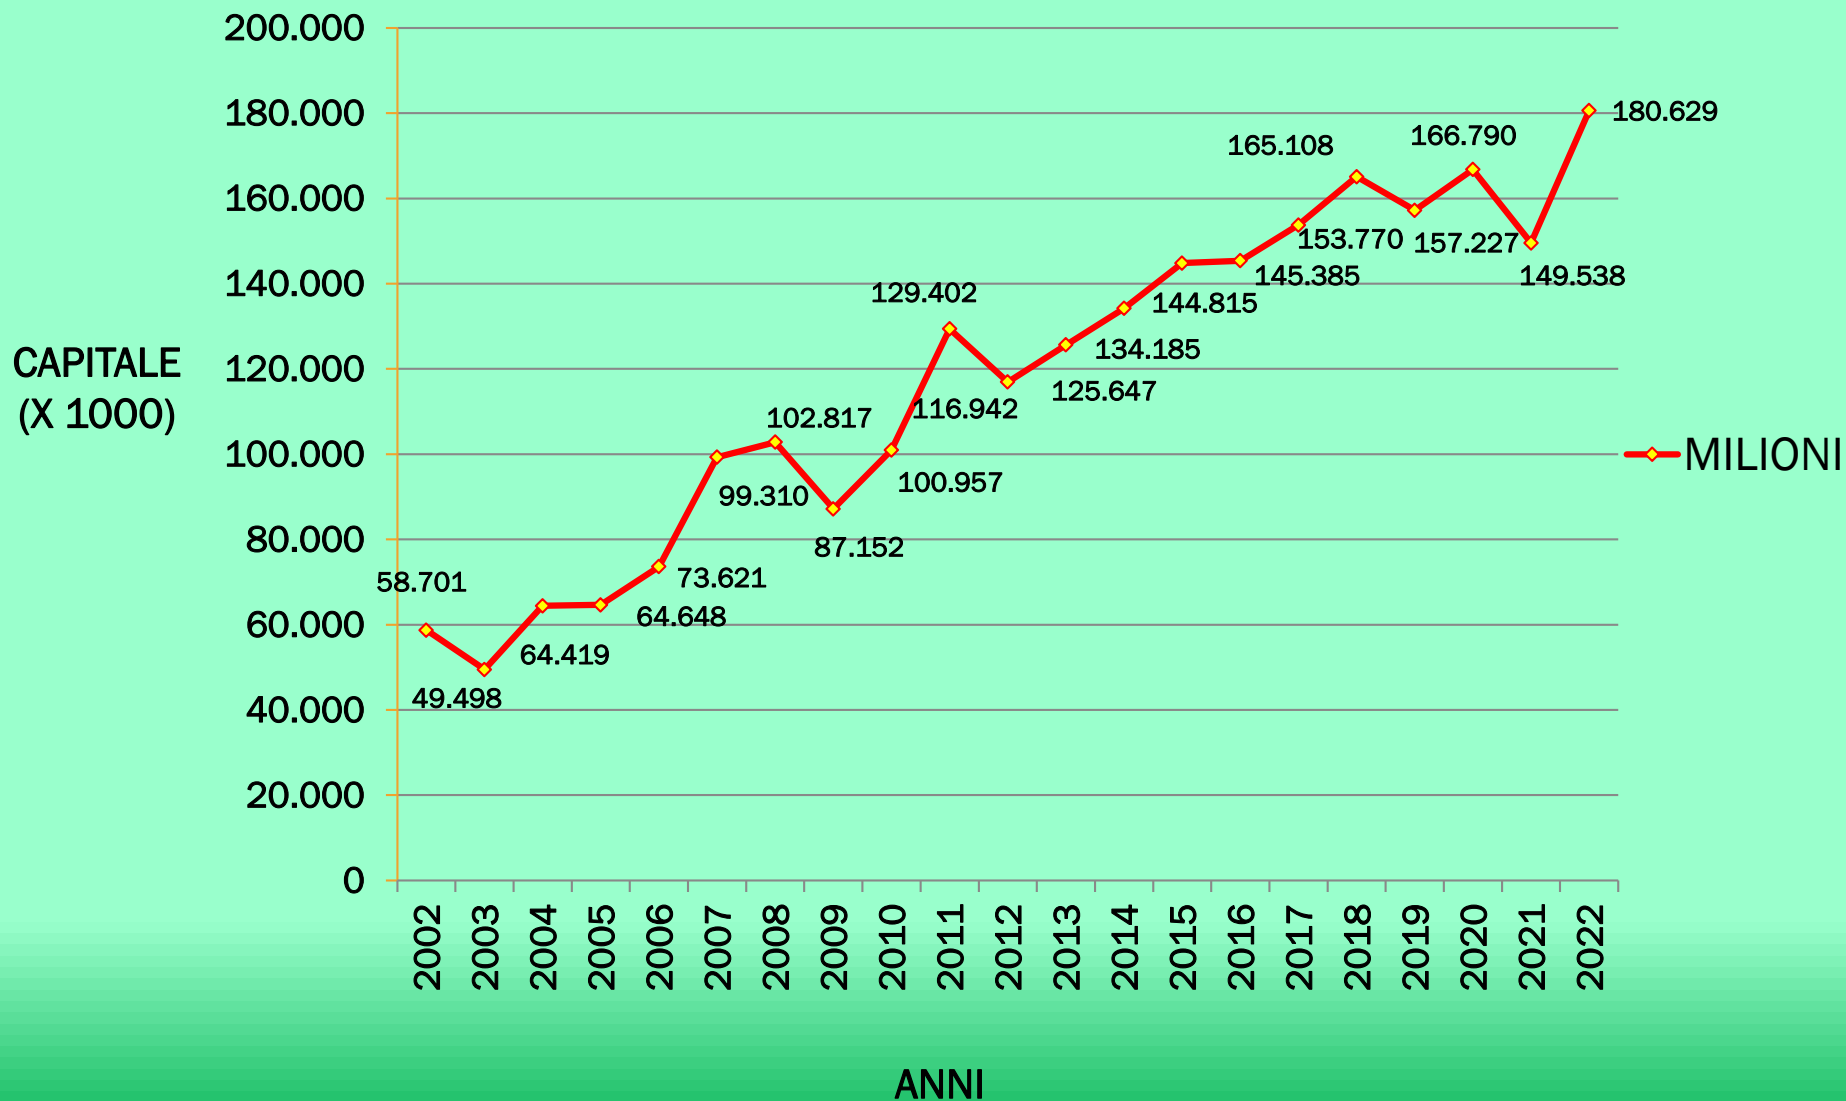

TOTALE CAPITALE GENERALE