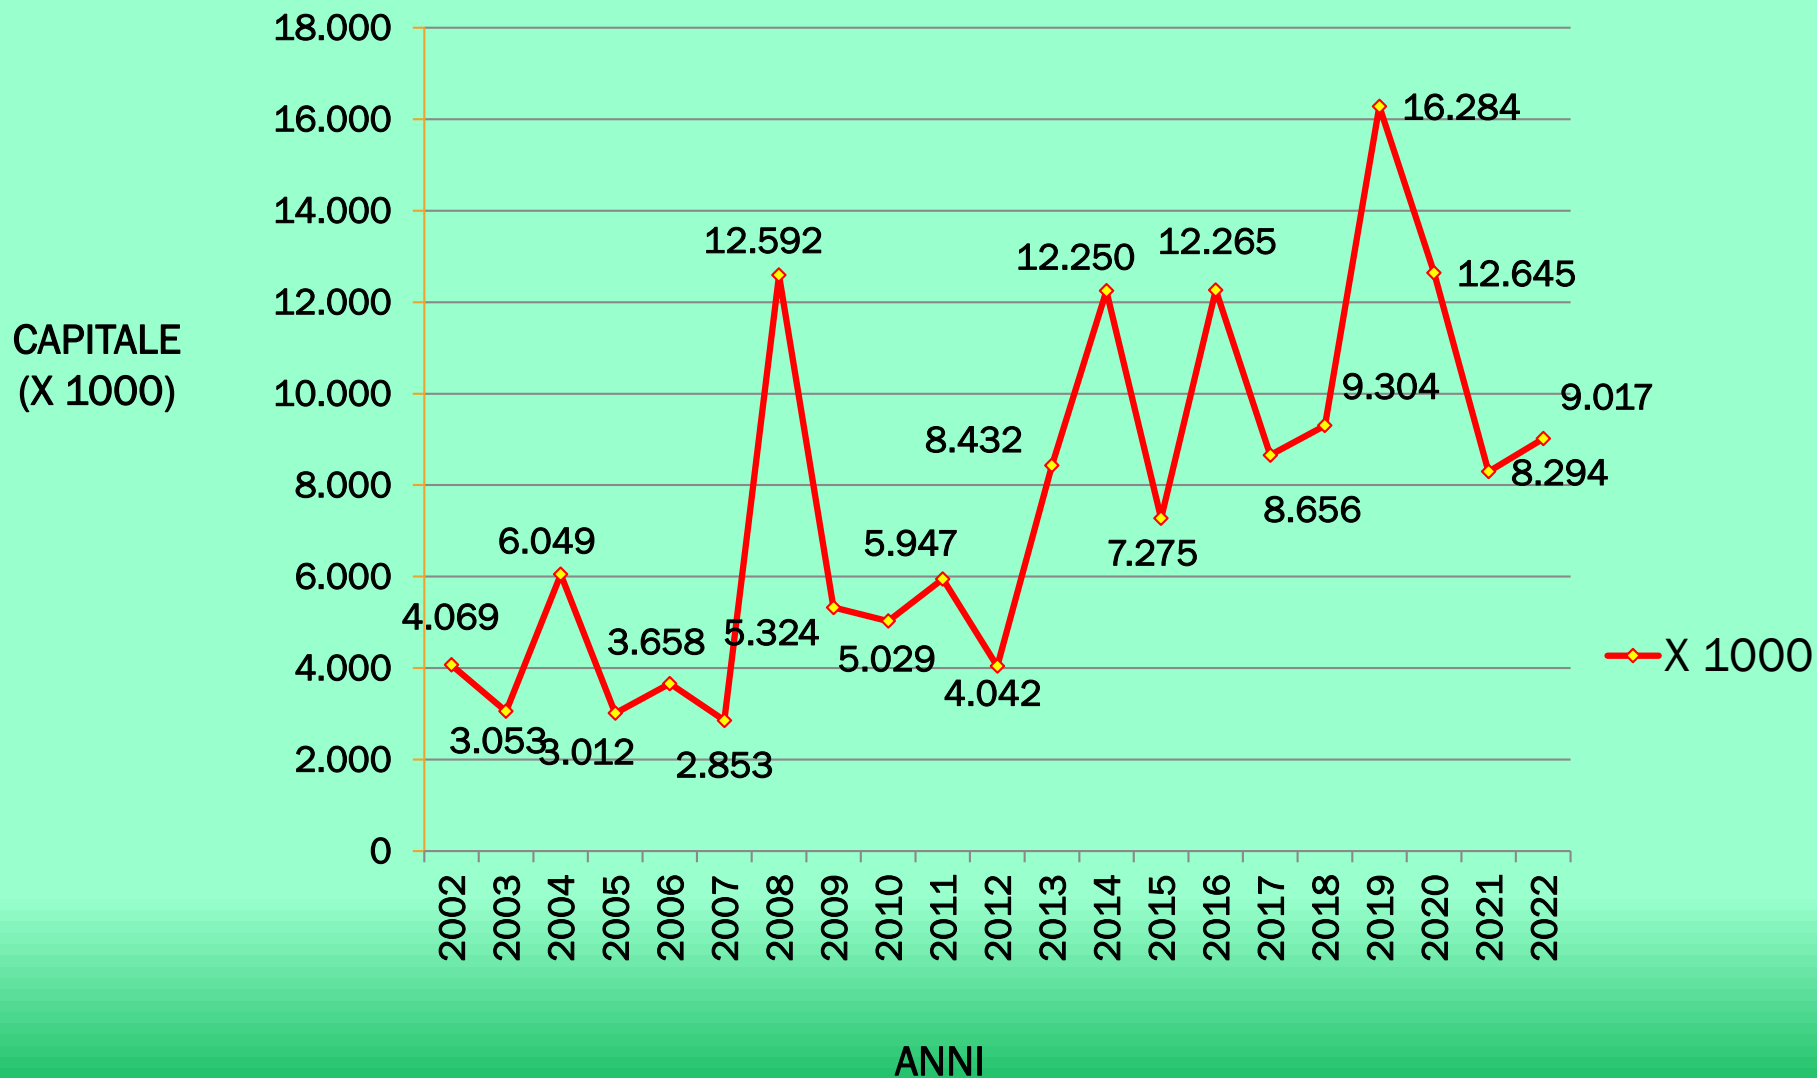

TOTALI RISARCIMENTI