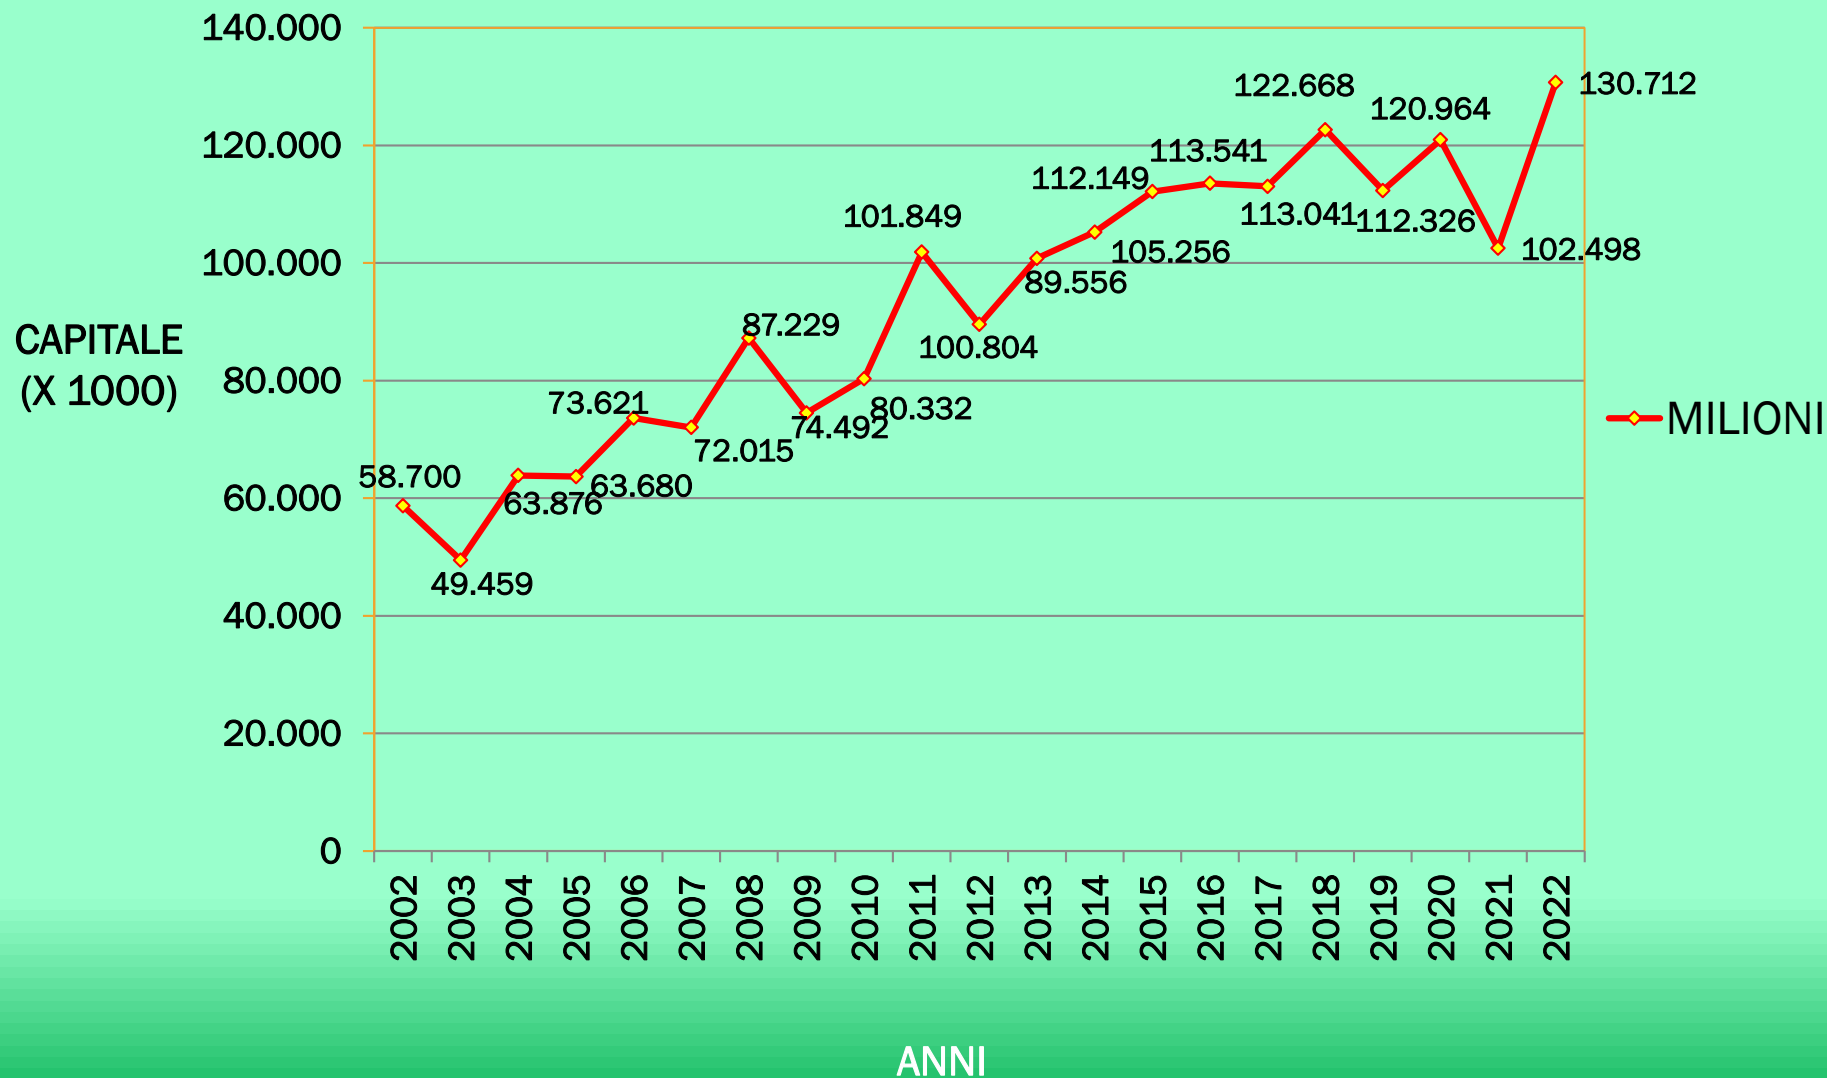

TOTALE CAPITALE VEGETALI